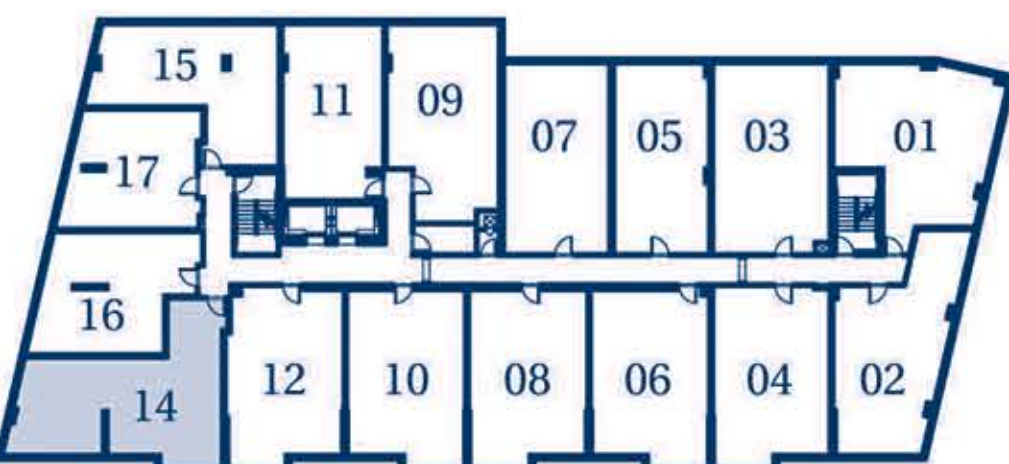

TERRASSES GABRIELLE

411 North River Road, Ottawa

Leasing Office 613-741-4411

2 Bedroom with Study 951 sqft

714

614

514

414

314

214

www.globepm.ca