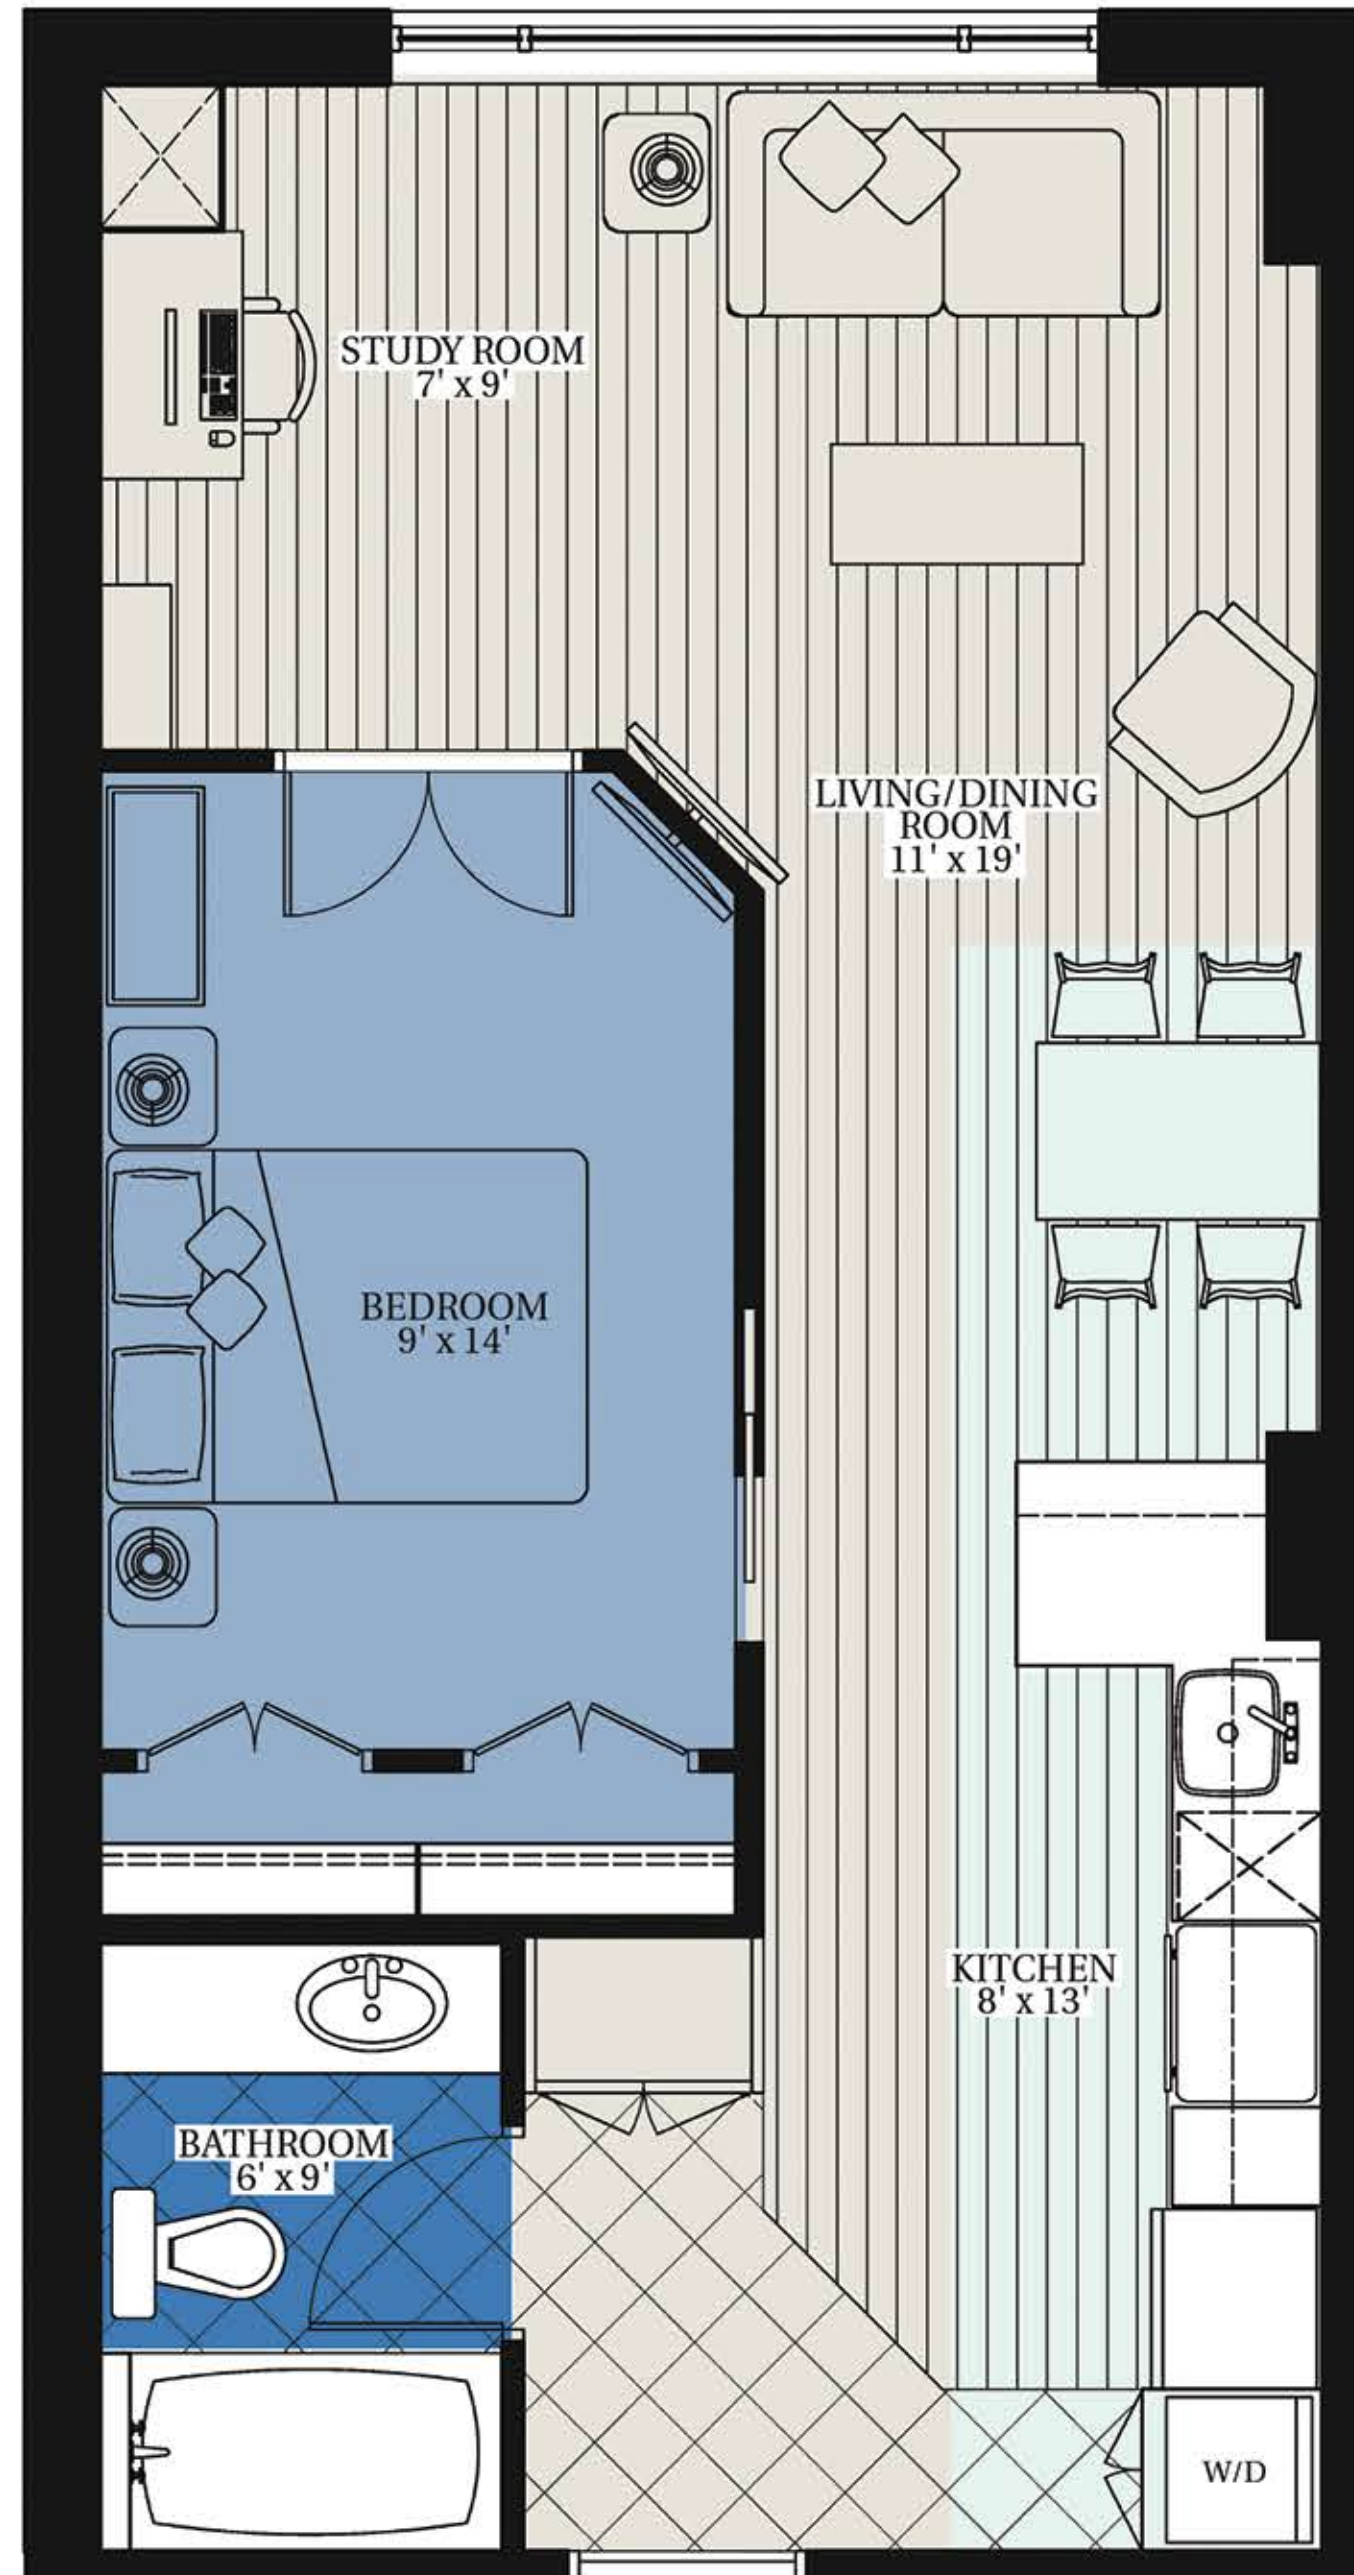

TERRASSES GABRIELLE

411 North River Road, Ottawa

Leasing Office 613-741-4411

1 Bedroom with Study 672 sqft

803

705

605

505

405

305

205

105