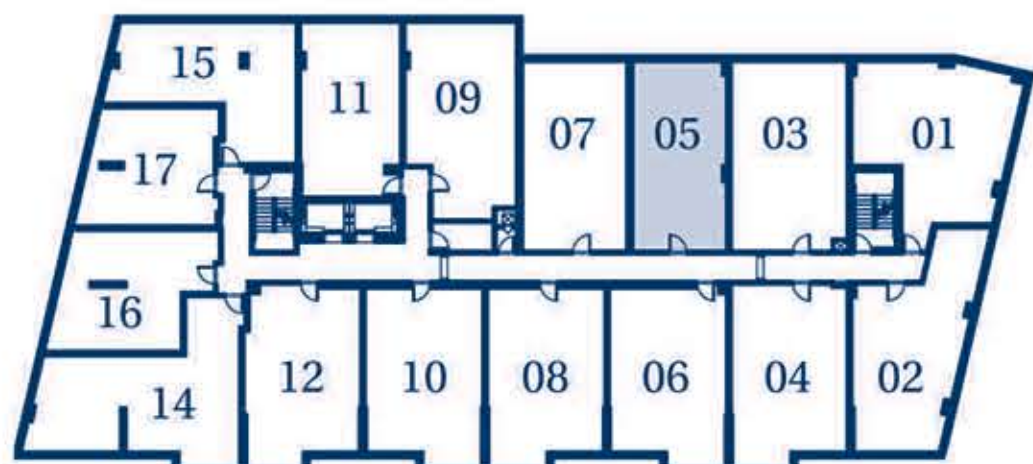

TERRASSES GABRIELLE

411 North River Road, Ottawa

Leasing Office 613-741-4411

1 Bedroom with Study 672 sqft

803

705

605

505

405

305

205

105

www.globepm.ca