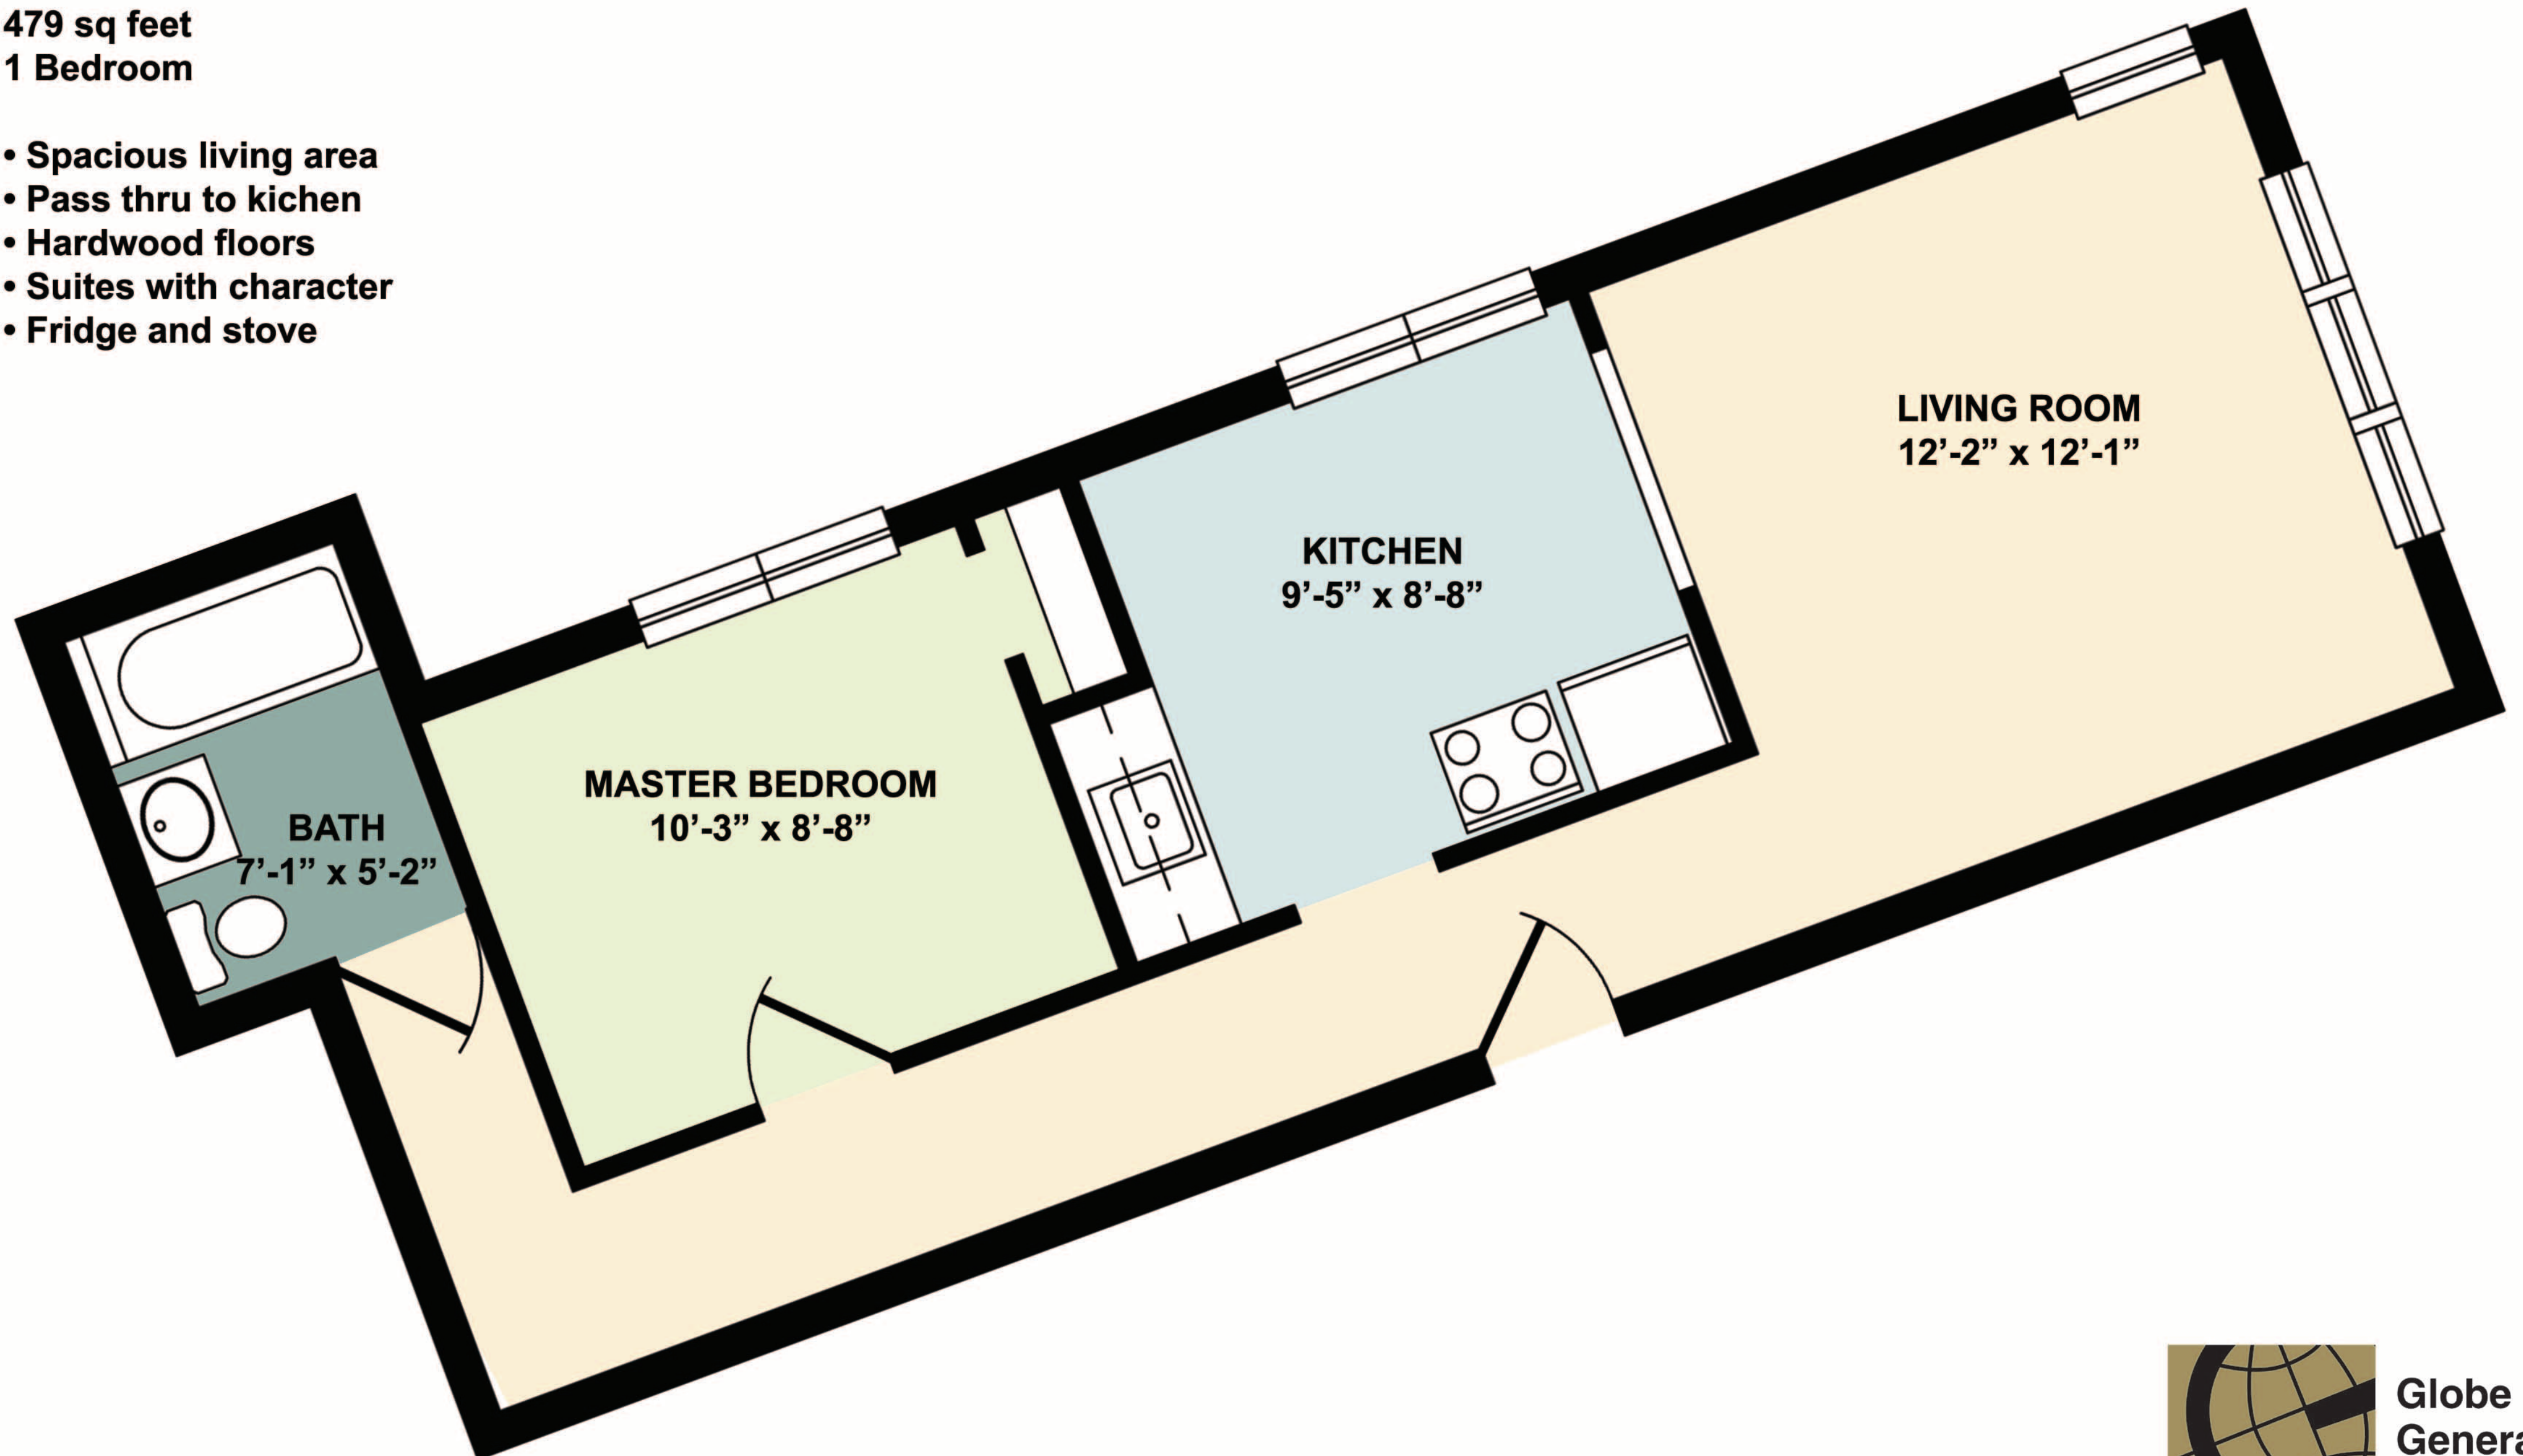

Panama Court

742 & 785 Dorchester Avenue, Winnipeg

TYPE A
479 sq feet
1 Bedroom

- Spacious living area
- Pass thru to kitchen
- Hardwood floors
- Suites with character
- Fridge and stove

www.globegeneral.ca